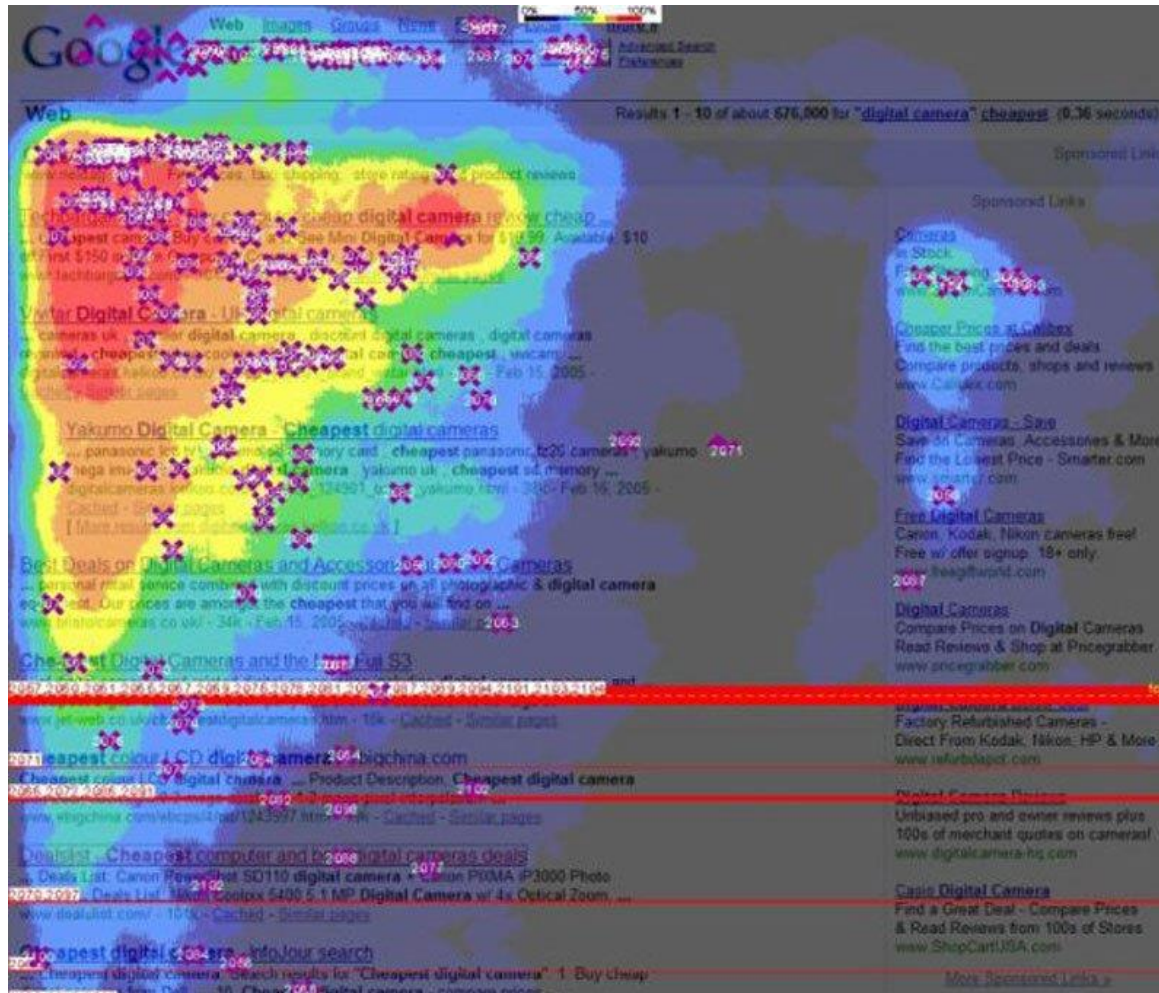

EYE-TRACKING

Zdroj: <http://www.businessinsider.com/eye-tracking-heatmaps-2014-7>

@eshopkonzultant